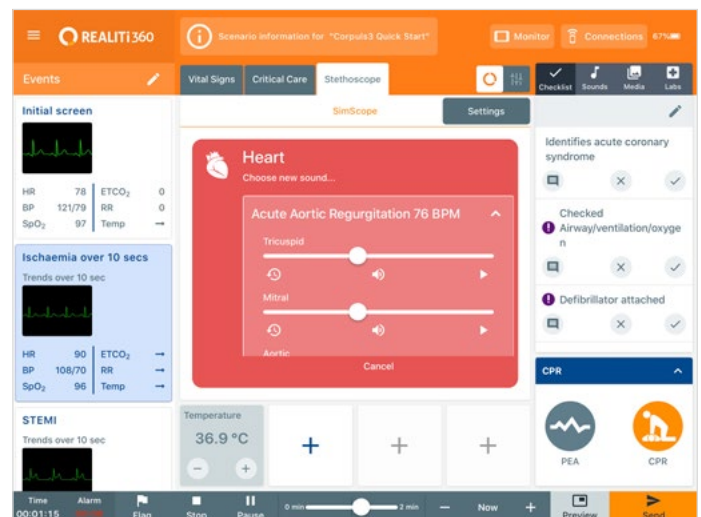

SCAN THE QR CODE TO FIND OUT MORE ABOUT THE REALiTi SimScope™ AUSCULTATION MODULE