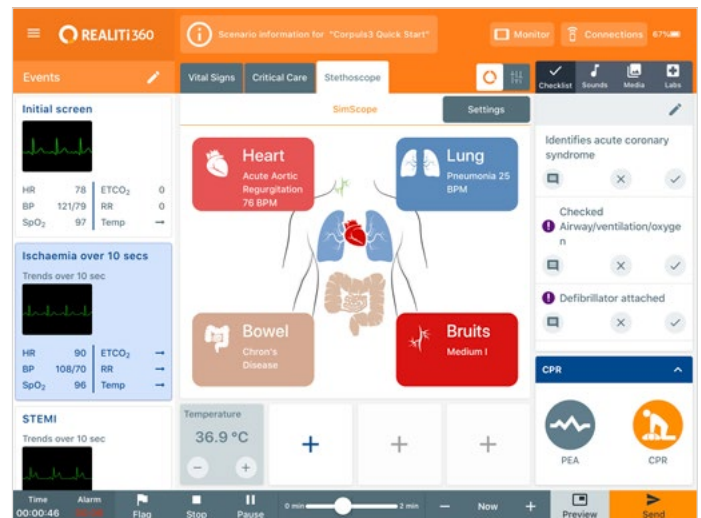

SCAN THE QR CODE TO FIND OUT MORE ABOUT THE REALiTi SimScope™ AUSCULTATION MODULE